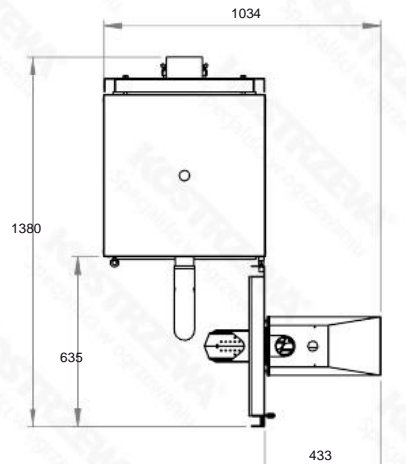

## Dimensions - Mini Bio Luxury 10kW

Front view

Side view

View from the top