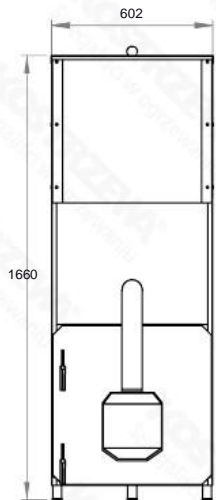

## Dimensions - Mini Bio Luxury 10kW

Front view

Side view

View from the top