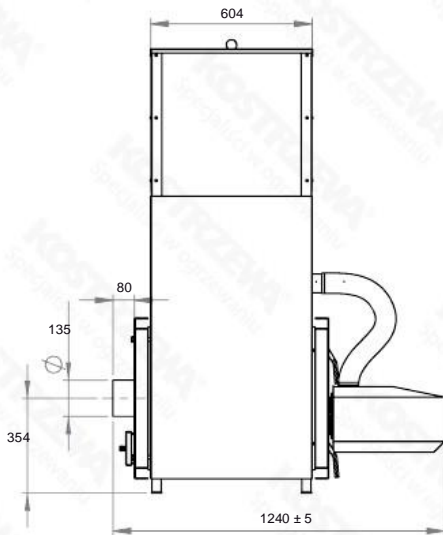

## Dimensions - Mini Bio Luxury 10kW

Front view

Side view

View from the top