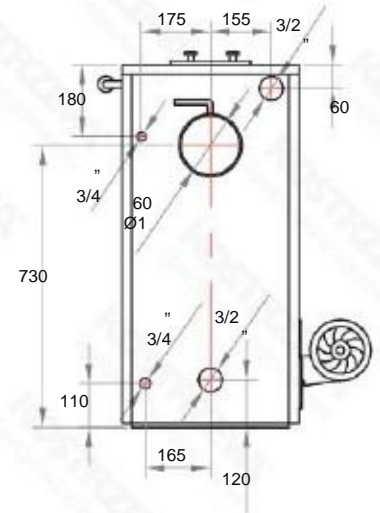

Dimensions - Warmet 200 Ceramik 18kW

Font view

Side view

Rear view