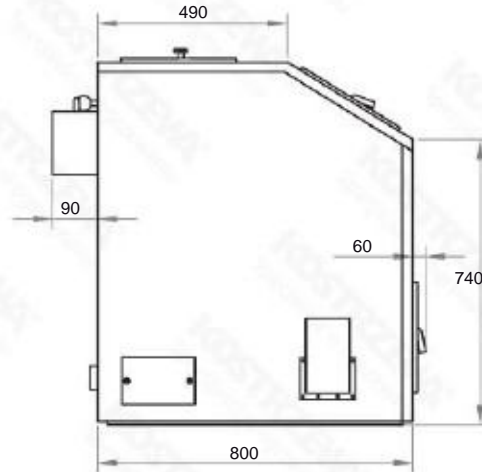

Dimensions - Warmet 200 Ceramik 18kW

Font view

Side view

Rear view