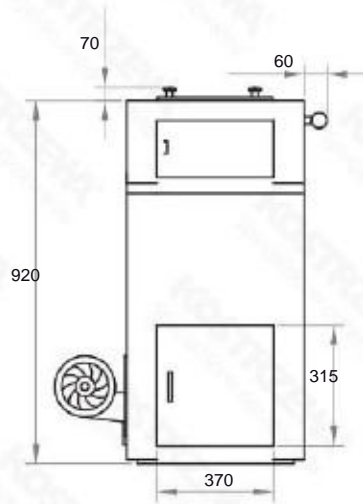

Dimensions - Warmet 200 Ceramik 18kW

Font view

Side view

Rear view