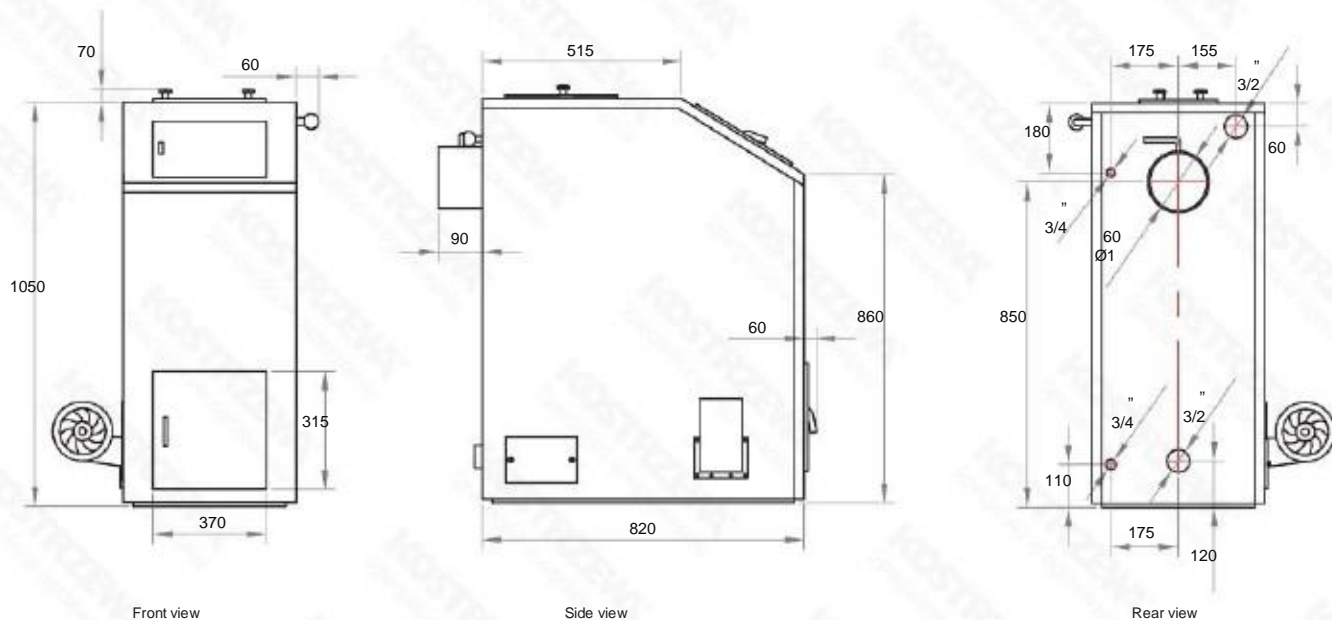

Dimensions - Warmet 200 Ceramik 25 kW

Front view

Side view

Rear view