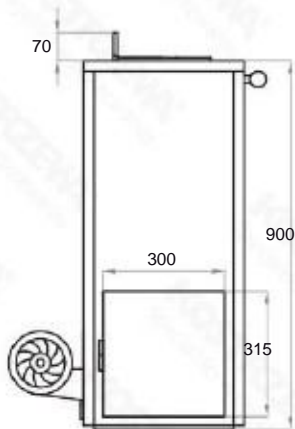

Dimensions - Warmet SDS Ceramik 14 kW

Front view

Side view

Rear view