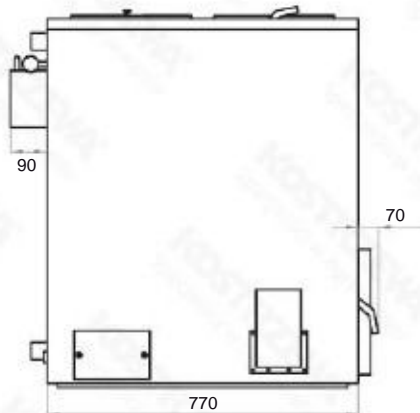

Dimensions - Warmet SDS Ceramik 14 kW

Front view

Side view

Rear view