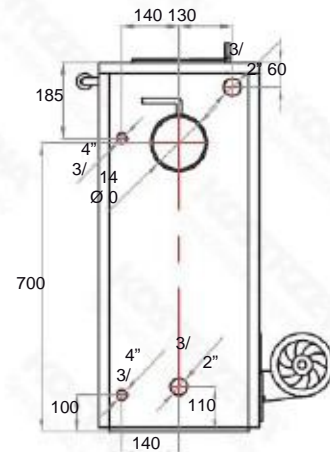

Dimensions - Warmet SDS Ceramik 14 kW

Front view

Side view

Rear view