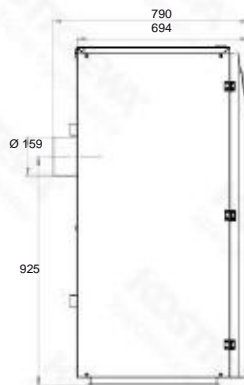

Dimensions - Compact Bio 10kW

Front view

Side view

Back view