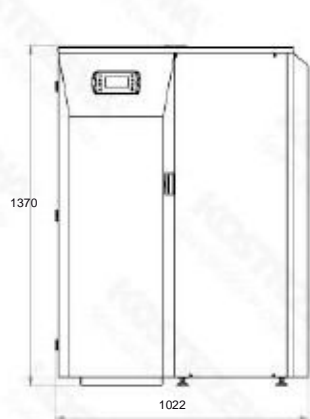

Dimensions - Compact Bio 10kW

Front view

Side view

Back view