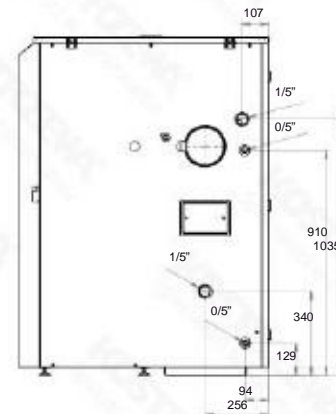

Dimensions - Compact Bio 10kW

Front view

Side view

Back view