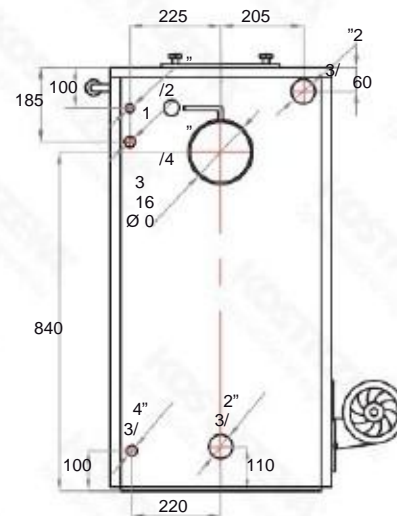

Dimensions - Warmet 200 Ceramik 32 kW

Front view

Side view

Rear view