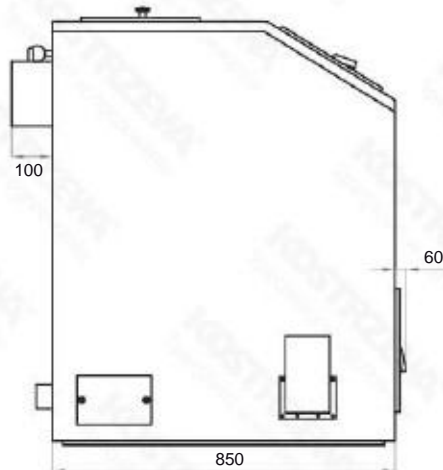

Dimensions - Warmet 200 Ceramik 32 kW

Front view

Side view

Rear view