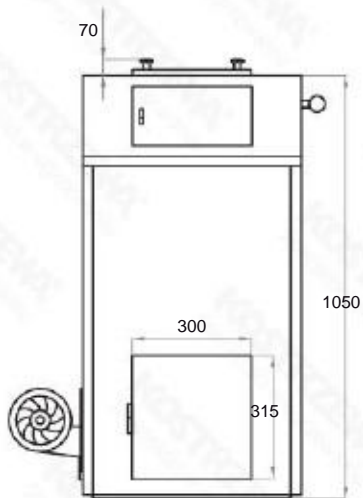

Dimensions - Warmet 200 Ceramik 32 kW

Front view

Side view

Rear view